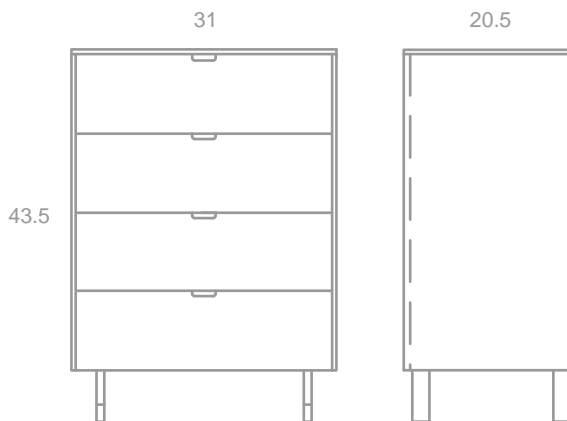

GREEN:MOD SERIES
WOOD STRIPE

TALL DRESSER - W31" X D20.5" X H43.5"

- amber bamboo
- walnut fronts
- natural maple interior
- stainless steel
- soft closing dovetailed drawers

HOW IS IT GREEN?

- Uses formaldehyde free bamboo plywood
- The cabinet is constructed with no added formaldehyde adhesive maple plywood that has been certified by the Forest Stewardship Council (FSC), denoting that it comes from well-managed, sustainable forests. This material is finished with a durable low VOC topcoat.
- Drawer fronts are made with locally sourced hardwoods.
- Finished with a combination of waterbased shellac and low VOC waterbased topcoats. Also available with an all natural oil finish free of solvents and toxic ingredients.