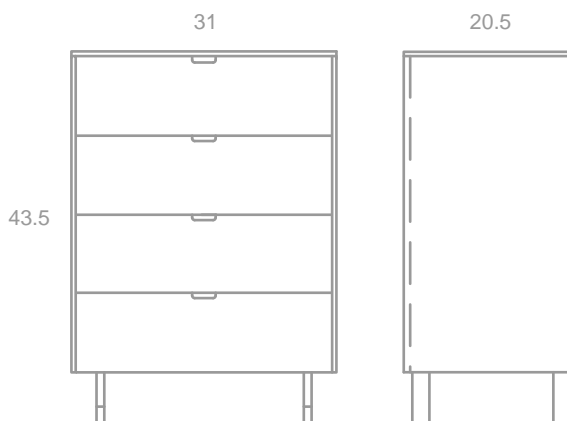

GREEN:MOD SERIES
WOOD STRIPE

TALL DRESSER - W31" X D20.5" X H43.5"

- amber bamboo
- walnut fronts
- natural maple interior
- stainless steel
- soft closing dovetailed drawers

 **HOW IS IT GREEN?**

- Uses formaldehyde free bamboo plywood
- The cabinet is constructed with no added formaldehyde adhesive maple plywood that has been certified by the Forest Stewardship Council (FSC), denoting that it comes from well-managed, sustainable forests. This material is finished with a durable low VOC topcoat.
- Drawer fronts are made with locally sourced hardwoods.
- Finished with a combination of waterbased shellac and low VOC waterbased topcoats. Also available with an all natural oil finish free of solvents and toxic ingredients.