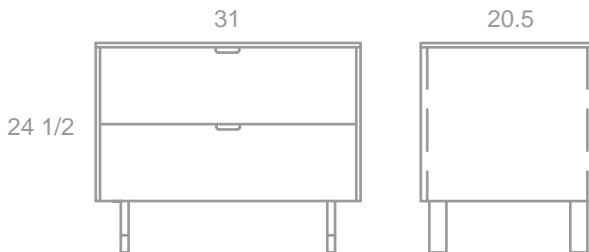

NIGHTSTAND 2

- amber bamboo
- walnut fronts
- natural maple interior
- stainless steel
- 2 soft closing dovetailed drawers

SKU: WOOD2NGHT