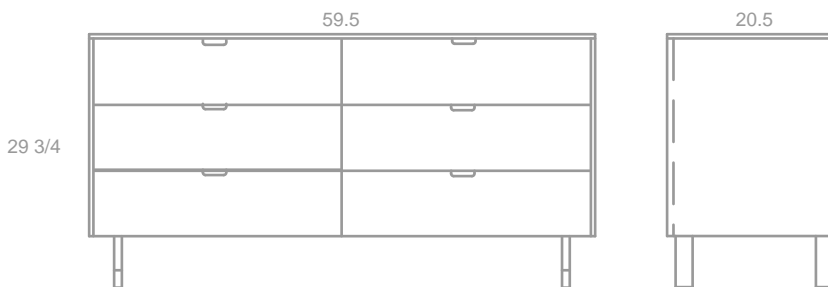

LONG DRESSER