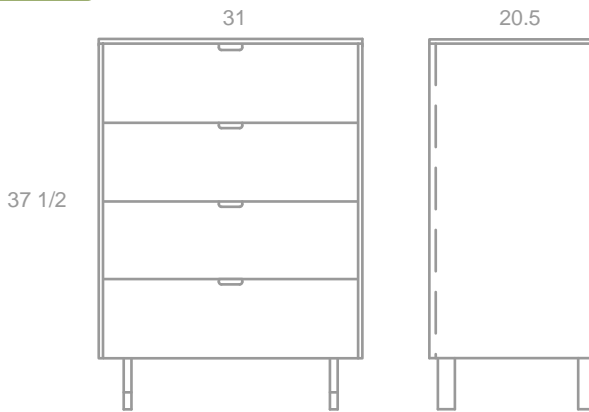

SKU: WOOD3NGHT

NIGHTSTAND 2

- amber bamboo
- walnut fronts
- natural maple interior
- stainless steel
- 2 soft closing dovetailed drawers

SKU: WOOD2NGHT

TALL DRESSER

- amber bamboo
- walnut fronts
- natural maple interior
- stainless steel
- 4 soft closing dovetailed drawers