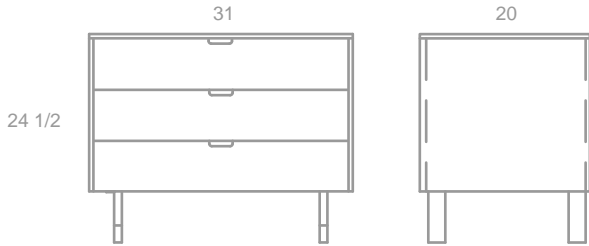

GREEN:MOD
WOOD STRIPE SERIES

GREEN:MOD WOOD STRIPE IS AVAILABLE IN THE FOLLOWING CONFIGURATIONS:

NIGHTSTAND 1

- amber bamboo
- walnut fronts
- natural maple interior
- stainless steel
- 3 soft closing dovetailed drawers