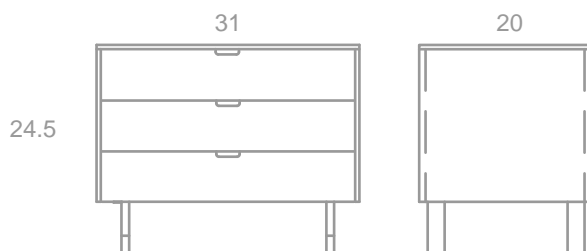

GREEN:MOD SERIES
WOOD STRIPE

NIGHTSTAND - W31" X D20" X H24.5"

- amber bamboo
- solid walnut fronts
- natural birch interior
- stainless steel
- 3 soft closing dovetailed drawers

HOW IS IT GREEN?

- Uses formaldehyde free bamboo plywood
- The cabinet is constructed with no added formaldehyde adhesive birch plywood that has been certified by the Forest Stewardship Council (FSC), denoting that it comes from well-managed, sustainable forests. This material is finished with a durable low VOC topcoat.
- Domestic walnut from managed forests
- Finished with a combination of waterbased shellac and low VOC waterbased topcoats. Also available with an all natural oil finish free of solvents and toxic ingredients.