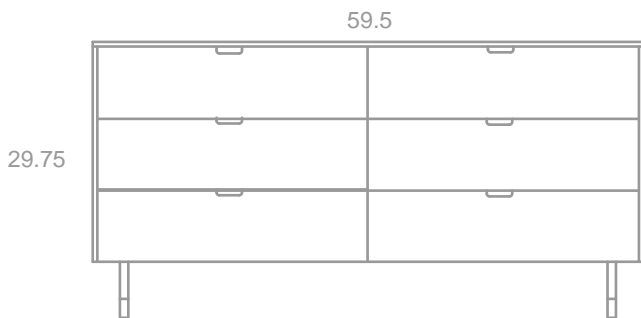

GREEN:MOD SERIES
WOOD STRIPE

LONG DRESSER - W59.5" X D20.5" X H29.75"

- amber bamboo
- walnut fronts
- natural maple interior
- stainless steel
- soft closing dovetailed drawers

HOW IS IT GREEN?

- Uses formaldehyde free bamboo plywood
- The cabinet is constructed with no added formaldehyde adhesive maple plywood that has been certified by the Forest Stewardship Council (FSC), denoting that it comes from well-managed, sustainable forests. This material is finished with a durable low VOC topcoat.
- Drawer fronts are made with locally sourced hardwoods.
- Finished with a combination of waterbased shellac and low VOC waterbased topcoats. Also available with an all natural oil finish free of solvents and toxic ingredients.