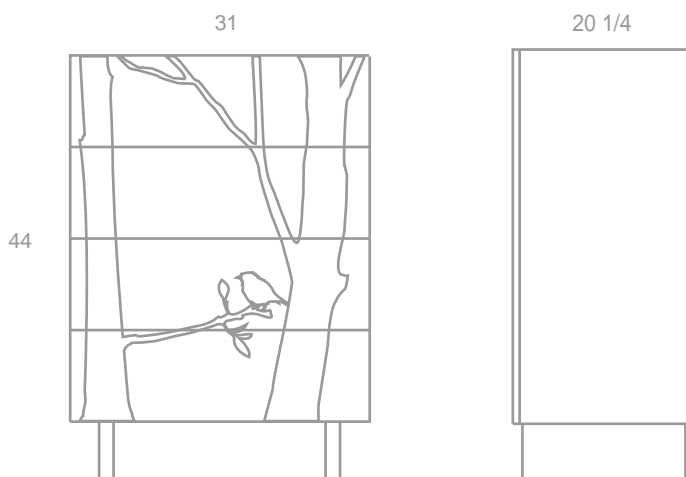

GRAPHIC DRESSER - TALL

TREES - W31" X D20.25" X H44"

- kirei
- gloss white laminate
- natural maple interior
- touch release drawers

HOW IS IT GREEN?

- Kirei doors are made from the reclaimed stalks of the sorghum plant. The stalks are bonded using a formaldehyde free adhesive.
- The cabinet is constructed with no added formaldehyde adhesive maple plywood that has been certified by the Forest Stewardship Council (FSC), denoting that it comes from well-managed, sustainable forests. This material is finished with a durable low VOC topcoat.
- The gloss white laminate is GREENGUARD certified giving assurance that emissions from this material are well within recommendations set by internationally respected public health organizations.