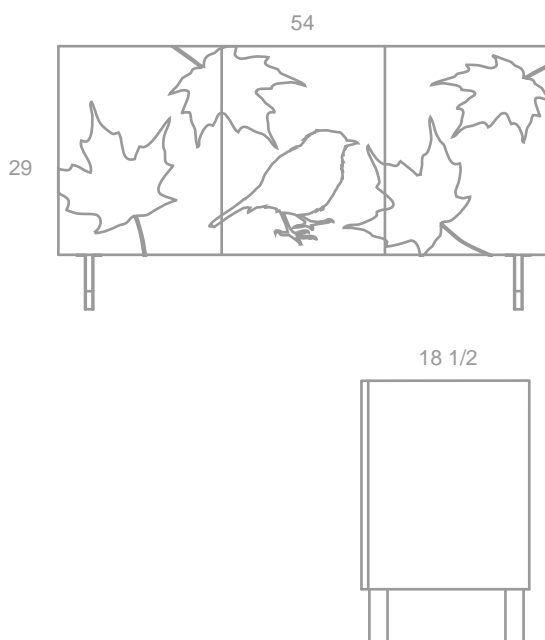

SIGNATURE 2.0 SERIES
GRAPHIC CONSOLE

ROBIN TALL - W54" X D18.5" X H29"

- kirei
- gloss white laminate
- natural maple interior
- stainless steel
- two adjustable shelves
- soft closing doors

HOW IS IT GREEN?