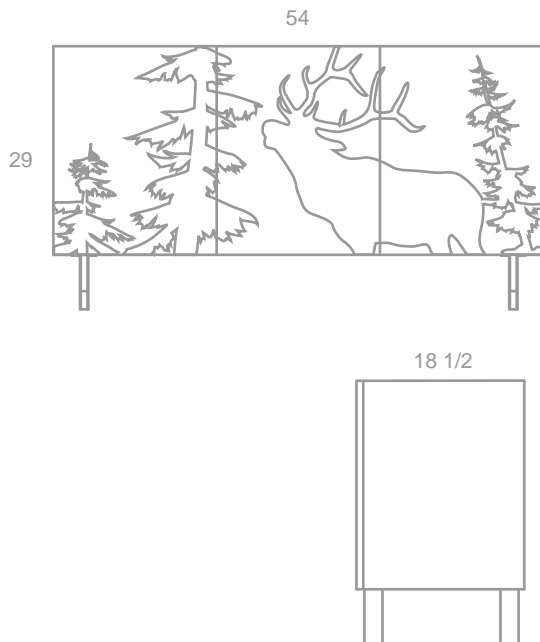

WHITE IS NEW FOR 2008!
MOD LODGE SIDEBOARD

ELK TALL - W54" X D18.5" X H29"

- kirei
- gloss white veneer laminate
- natural maple interior
- stainless steel
- two adjustable shelves
- soft closing doors

HOW IS IT GREEN?