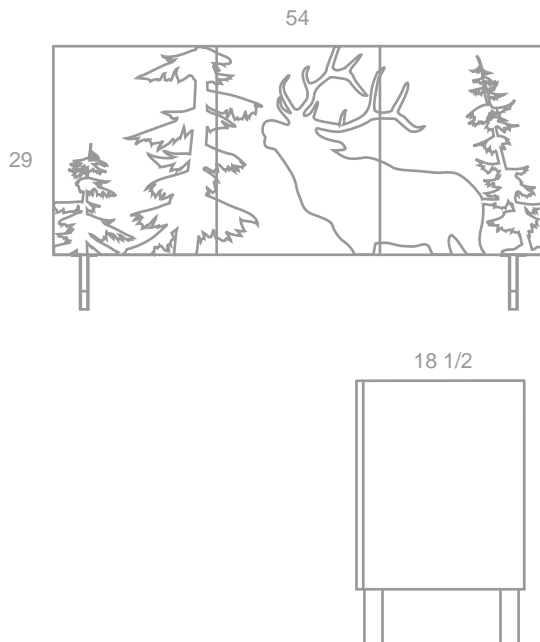

MOD LODGE SIDBOARD

ELK TALL - W54" X D18.5" X H29"

- kirei
- teke wood veneer laminate
- natural birch interior
- stainless steel
- two adjustable shelves
- soft closing doors

HOW IS IT GREEN?

- Kirei doors are made from the reclaimed stalks of the sorghum plant. The stalks are bonded using a formaldehyde free adhesive.
- The cabinet is constructed with no added formaldehyde adhesive birch plywood that has been certified by the Forest Stewardship Council (FSC), denoting that it comes from well-managed, sustainable forests. This material is finished with a durable low VOC topcoat.
- The real wood veneer laminate is GREENGUARD certified giving assurance that emissions from this material are well within recommendations set by internationally respected public health organizations.