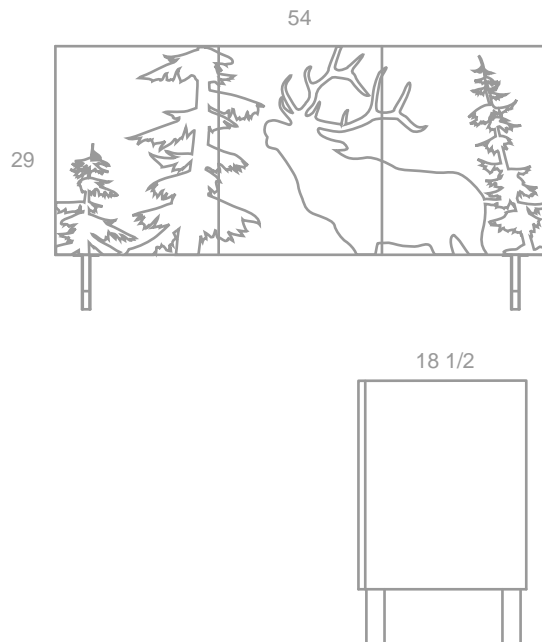

MOD LODGE SIDBOARD

ELK TALL - W54" X D18.5" X H29"

- kirei
- teke wood veneer laminate
- natural birch interior
- stainless steel
- two adjustable shelves
- soft closing doors

HOW IS IT GREEN?

- Kirei doors are made from the reclaimed stalks of the sorghum plant. The stalks are bonded using a formaldehyde free adhesive.
- The cabinet is constructed with no added formaldehyde adhesive birch plywood that has been certified by the Forest Stewardship Council (FSC), denoting that it comes from well-managed, sustainable forests. This material is finished with a durable low VOC topcoat.
- The real wood veneer laminate is GREENGUARD certified giving assurance that emissions from this material are well within recommendations set by internationally respected public health organizations.