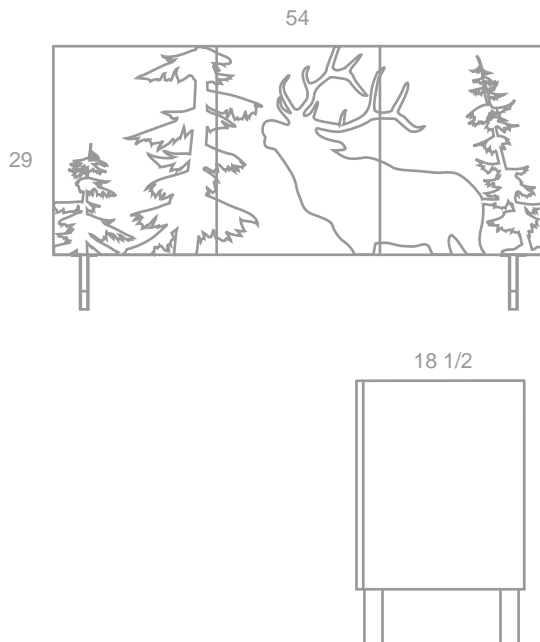

MOD LODGE SIDEBOARD

ELK TALL - W54" X D18.5" X H29"

- kirei
- gloss white veneer laminate
- natural maple interior
- stainless steel
- two adjustable shelves
- soft closing doors

HOW IS IT GREEN?

- Kirei doors are made from the reclaimed stalks of the sorghum plant. The stalks are bonded using a formaldehyde free adhesive.
- The cabinet is constructed with no added formaldehyde plywood that has been certified by the Forest Stewardship Council (FSC), denoting that it comes from well-managed, sustainable forests. This material is finished with a durable low VOC topcoat.
- The real wood veneer laminate is GREENGUARD certified giving assurance that emissions from this material are well within recommendations set by internationally respected public health organizations.