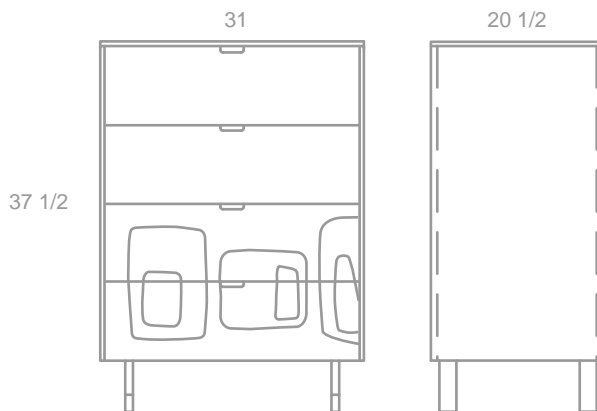

GREEN:MOD SERIES
MIDCENTURY INLAY

TALL DRESSER - W31" X D20" X H37.5"

- amber bamboo
- bamboo inlay
- natural maple interior
- stainless steel
- soft closing dovetailed drawers

 HOW IS IT GREEN?

- Uses formaldehyde free bamboo plywood
- The cabinet is constructed with no added formaldehyde adhesive maple plywood that has been certified by the Forest Stewardship Council (FSC), denoting that it comes from well-managed, sustainable forests. This material is finished with a durable low VOC topcoat.
- Bamboo veneer drawer fronts are made with no added formaldehyde MDF.
- Finished with a combination of waterbased shellac and low VOC waterbased topcoats. Also available with an all natural oil finish free of solvents and toxic ingredients.