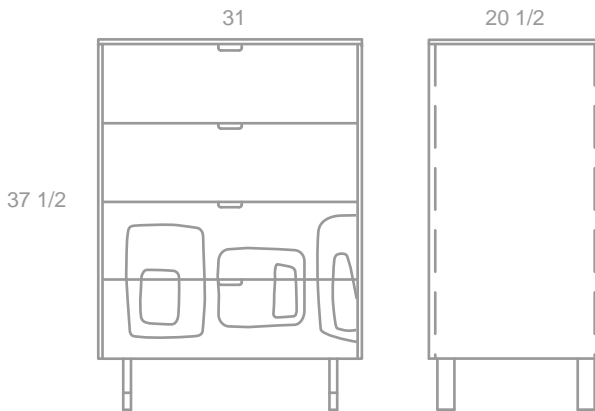

GREEN:MOD SERIES  
**MIDCENTURY INLAY**

TALL DRESSER - W31" X D20" X H37.5"

EXPLORE [WWW.IANNONEDESIGN.COM](http://WWW.IANNONEDESIGN.COM) FOR MORE  
INFORMATION ABOUT OUR WORK AND GREEN DESIGN.

- amber bamboo
- bamboo inlay
- natural maple interior
- stainless steel
- soft closing dovetailed drawers