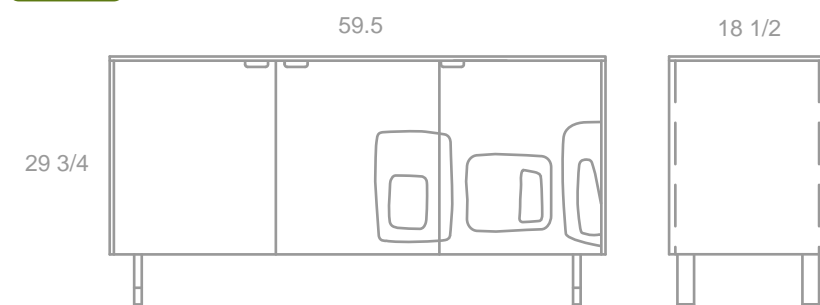

- amber bamboo
- bamboo inlay
- natural maple interior
- stainless steel
- 4 soft closing dovetailed drawers

SKU: MIDTLL

LONG DRESSER

- amber bamboo
- bamboo inlay
- natural maple interior
- stainless steel
- 6 soft closing dovetailed drawers

SKU: MIDLNG

LONG DRESSER

- amber bamboo
- bamboo inlay
- natural maple interior
- stainless steel
- 2 adjustable shelves
- soft closing doors

SKU: MIDCRD

EXPLORE WWW.IANNONEDESIGN.COM FOR MORE INFORMATION ABOUT OUR WORK AND GREEN DESIGN.