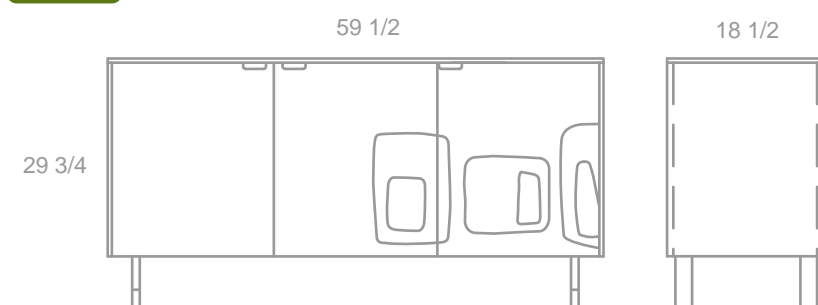

CREDENZA

- amber bamboo
- bamboo inlay
- natural maple interior
- stainless steel
- 2 adjustable shelves
- soft closing doors

SKU: MIDCRD

EXPLORE WWW.IANNONEDESIGN.COM FOR MORE INFORMATION ABOUT OUR WORK AND GREEN DESIGN.

IANNONE
ECO-FRIENDLY MODERN DESIGN

www.iannonedesign.com
contact@iannonedesign.com

162 west lehigh ave. philadelphia pa 19133
856.889.7307