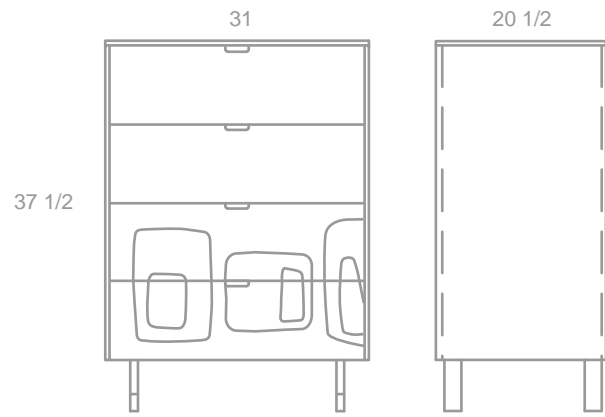

- amber bamboo
- bamboo inlay
- natural maple interior
- stainless steel
- 4 soft closing dovetailed drawers

SKU: MIDTLL

LONG DRESSER

- amber bamboo
- bamboo inlay
- natural maple interior
- stainless steel
- 6 soft closing dovetailed drawers