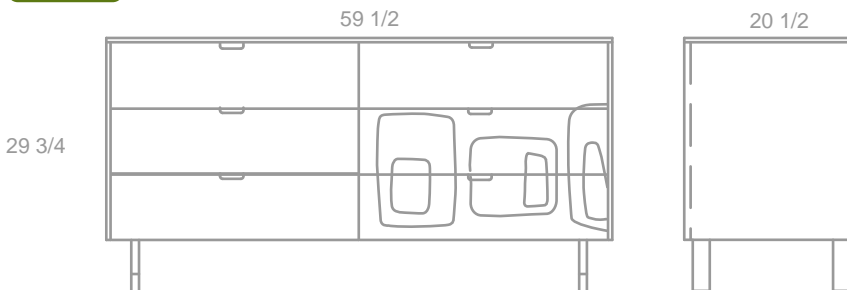

GREEN:MOD
MIDCENTURY INLAY

AVAILABLE IN THE FOLLOWING CONFIGURATIONS:

NIGHTSTAND

- amber bamboo
- bamboo inlay
- natural maple interior
- stainless steel
- 3 soft closing dovetailed drawers

SKU: MIDNGHT

TALL DRESSER

- amber bamboo
- bamboo inlay
- natural maple interior
- stainless steel
- 4 soft closing dovetailed drawers

SKU: MIDTLL

LONG DRESSER

- amber bamboo
- bamboo inlay
- natural maple interior
- stainless steel
- 6 soft closing dovetailed drawers