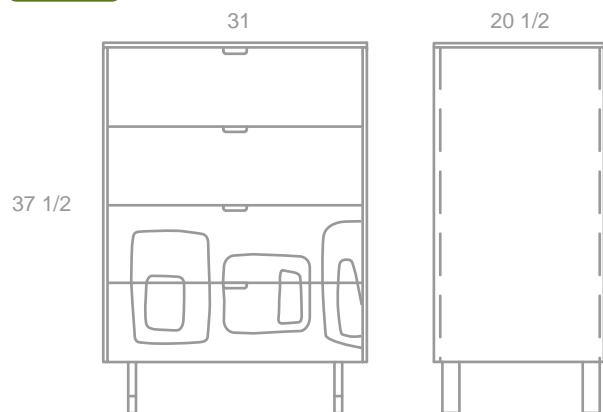

GREEN:MOD
MIDCENTURY INLAY

AVAILABLE IN THE FOLLOWING CONFIGURATIONS:

NIGHTSTAND

- amber bamboo
- bamboo inlay
- natural maple interior
- stainless steel
- 3 soft closing dovetailed drawers

SKU: MIDNGHT

TALL DRESSER