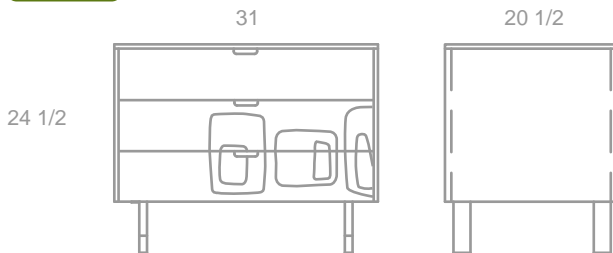

GREEN:MOD
MIDCENTURY INLAY

AVAILABLE IN THE FOLLOWING CONFIGURATIONS:

NIGHTSTAND

- amber bamboo
- bamboo inlay
- natural maple interior
- stainless steel
- 3 soft closing dovetailed drawers

SKU: MIDNGHT

TALL DRESSER

- amber bamboo
- bamboo inlay
- natural maple interior
- stainless steel
- 4 soft closing dovetailed drawers

SKU: MIDTLL

LONG DRESSER

- amber bamboo
- bamboo inlay
- natural maple interior
- stainless steel
- 6 soft closing dovetailed drawers