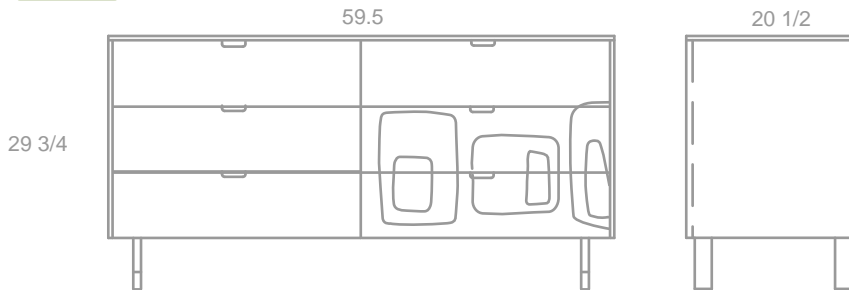

GREEN:MOD

MIDCENTURY SERIES

AVAILABLE IN THE FOLLOWING CONFIGURATIONS:

NIGHTSTAND

- amber bamboo
- bamboo inlay
- natural maple interior
- stainless steel
- 3 soft closing dovetailed drawers

SKU: MIDNGHT

TALL DRESSER

- amber bamboo
- bamboo inlay
- natural maple interior
- stainless steel
- 4 soft closing dovetailed drawers

SKU: MIDTLL

LONG DRESSER

- amber bamboo
- bamboo inlay
- natural maple interior
- stainless steel
- 6 soft closing dovetailed drawers