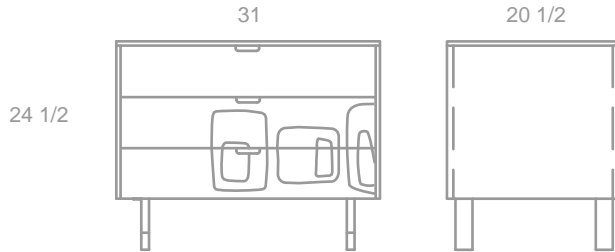

GREEN:MOD

MIDCENTURY SERIES

AVAILABLE IN THE FOLLOWING CONFIGURATIONS:

NIGHTSTAND

- amber bamboo
- bamboo inlay
- natural maple interior
- stainless steel
- 3 soft closing dovetailed drawers

SKU: MIDNGHT

TALL DRESSER

- amber bamboo
- bamboo inlay
- natural maple interior
- stainless steel
- 4 soft closing dovetailed drawers

SKU: MIDTLL

LONG DRESSER

- amber bamboo
- bamboo inlay
- natural maple interior
- stainless steel
- 6 soft closing dovetailed drawers