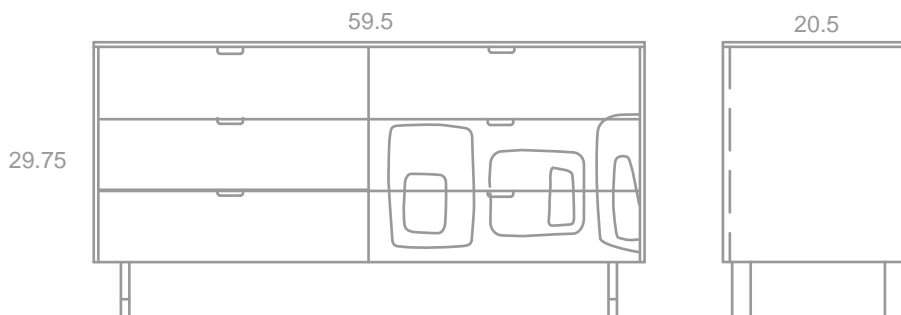

GREEN:MOD SERIES
MIDCENTURY INLAY

LONG DRESSER - W59.5" X D20.5" X H29.75"

- amber bamboo
- bamboo inlay
- natural maple interior
- stainless steel
- soft closing dovetailed drawers

 HOW IS IT GREEN?

- Uses formaldehyde free bamboo plywood
- The cabinet is constructed with no added formaldehyde adhesive maple plywood that has been certified by the Forest Stewardship Council (FSC), denoting that it comes from well-managed, sustainable forests. This material is finished with a durable low VOC topcoat.
- Bamboo veneer drawer fronts are made with no added formaldehyde MDF.
- Finished with a combination of waterbased shellac and low VOC waterbased topcoats. Also available with an all natural oil finish free of solvents and toxic ingredients.