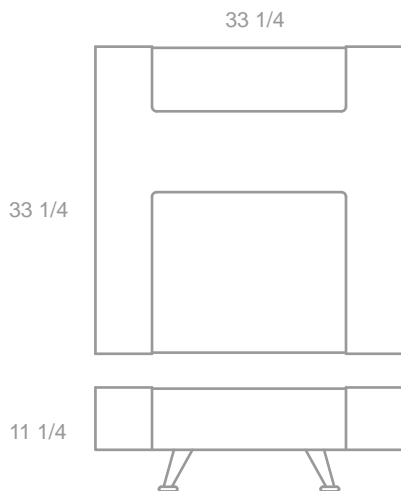

# KIREI MOD COFFEE TABLE

W33.25" X D33.25" X H11.25"

- kirei
- white acrylic
- steel legs