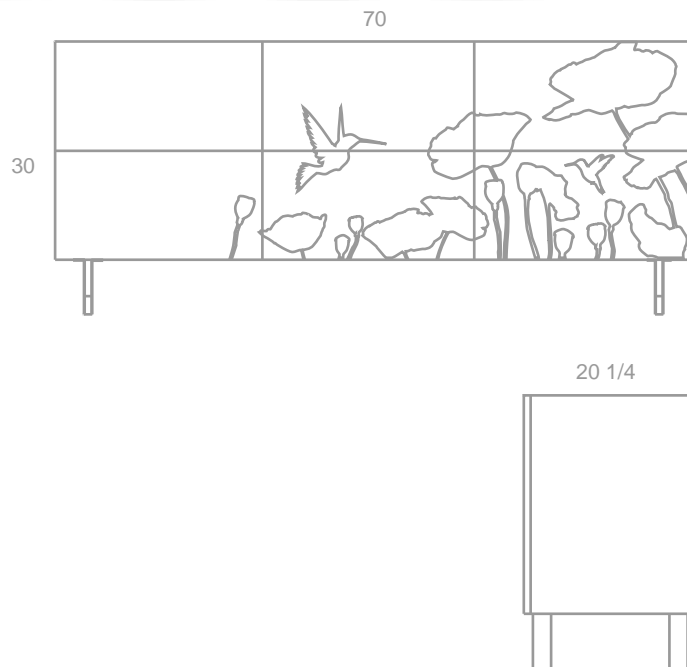

GRAPHIC DRESSER

HUMMINGBIRDS - W70" X D20.25" X H30"

- kirei
- gloss white laminate
- natural maple interior
- touch release drawers

HOW IS IT GREEN?

- Kirei doors are made from the reclaimed stalks of the sorghum plant. The stalks are bonded using a formaldehyde free adhesive.
- The cabinet is constructed with no added formaldehyde adhesive maple plywood that has been certified by the Forest Stewardship Council (FSC), denoting that it comes from well-managed, sustainable forests. This material is finished with a durable low VOC topcoat.
- The gloss white laminate is GREENGUARD certified giving assurance that emissions from this material are well within recommendations set by internationally respected public health organizations.