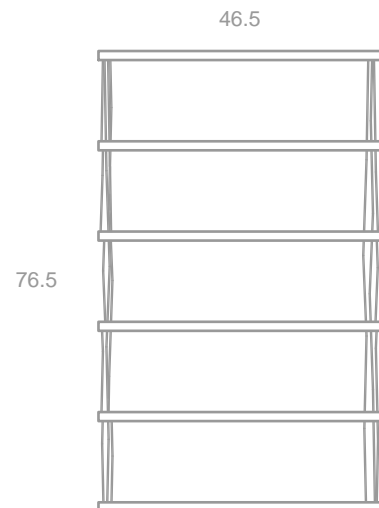

GRASSY SHELVING - NATURAL

W46.5" X D12" X H76.5"

- amber bamboo
- maple dowels
- some assembly required

HOW IS IT GREEN?

- Constructed of sustainable bamboo plywood (FSC certified)
- Finished with a combination of waterbased shellac and low VOC waterbased topcoats