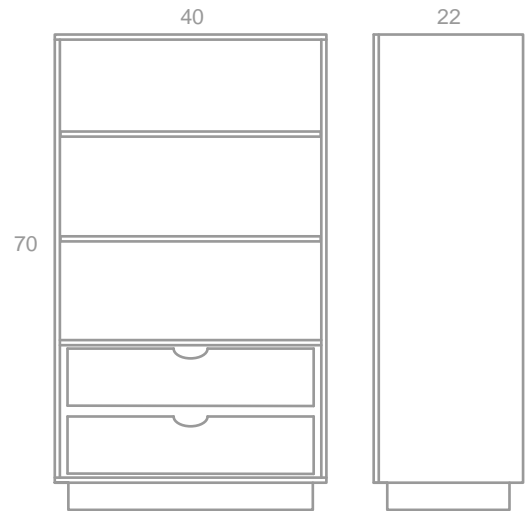

GRAPHIC ARMOIRE

DAMASK - W40" X D22" X H70"

- kirei
- gloss white laminate
- natural maple interior
- 2 soft closing dovetailed drawers
- 2 adjustable shelves
- soft closing doors

HOW IS IT GREEN?

- Kirei doors are made from the reclaimed stalks of the sorghum plant. The stalks are bonded using a formaldehyde free adhesive.
- The cabinet is constructed with no added formaldehyde plywood that has been certified by the Forest Stewardship Council (FSC) denoting that it comes from well-managed, sustainable forests. This material is finished with a durable low VOC topcoat.
- The gloss white laminate is GREENGUARD certified giving assurance that emissions from this material are well within recommendations set by internationally respected public health organizations.