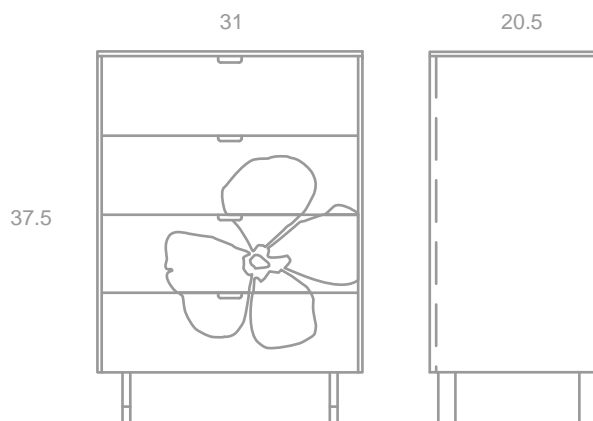

EXPLORE WWW.IANNONEDSIGN.COM FOR MORE
INFORMATION ABOUT OUR WORK AND GREEN DESIGN.

IANNONE
ECO-FRIENDLY MODERN DESIGN

SKU: FLWRTL

www.iannonedesign.com
contact@iannonedesign.com

162 west lehigh ave. philadelphia pa 19133
856.889.7307