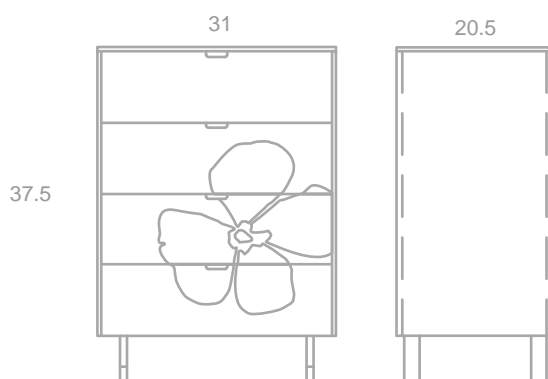

SKU: FLWRNGHT

NIGHTSTAND

- amber bamboo
- white oak fronts
- solid oak inlay
- natural maple interior
- stainless steel
- 4 soft closing dovetailed drawers

SKU: FLWRTLL

LONG DRESSER

- amber bamboo
- white oak fronts
- solid oak inlay
- natural maple interior
- stainless steel
- 6 soft closing dovetailed drawers