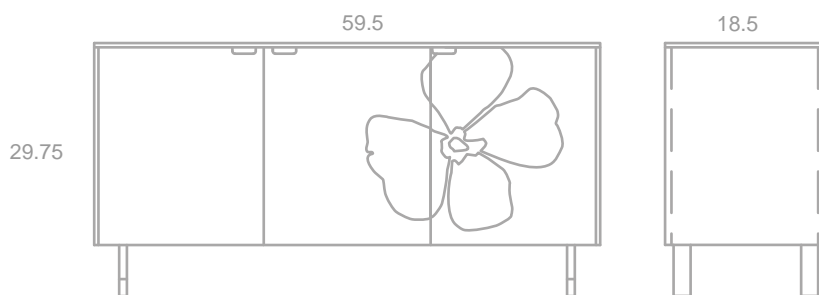

GREEN:MOD FLOWER INLAY SERIES

AVAILABLE IN THE FOLLOWING CONFIGURATIONS:

NIGHTSTAND

- amber bamboo
- white oak fronts
- solid oak inlay
- natural maple interior
- stainless steel
- 3 soft closing dovetailed drawers

SKU: FLWRNGHT

NIGHTSTAND

- amber bamboo
- white oak fronts
- solid oak inlay
- natural maple interior
- stainless steel
- 4 soft closing dovetailed drawers

SKU: FLWRTLL

LONG DRESSER

- amber bamboo
- white oak fronts
- solid oak inlay
- natural maple interior
- stainless steel
- 6 soft closing dovetailed drawers

SKU: FLWRLNG

SIDEBOARD

- amber bamboo
- white oak fronts
- solid oak inlay
- natural maple interior
- stainless steel
- 2 adjustable shelves
- soft closing doors

SKU: FLWRCRD

EXPLORE WWW.IANNONEDESIGN.COM FOR MORE
INFORMATION ABOUT OUR WORK AND GREEN DESIGN.

IANNONE
ECO-FRIENDLY MODERN DESIGN

www.iannonedesign.com
contact@iannonedesign.com

162 west lehigh ave. philadelphia pa 19133
856.889.7307