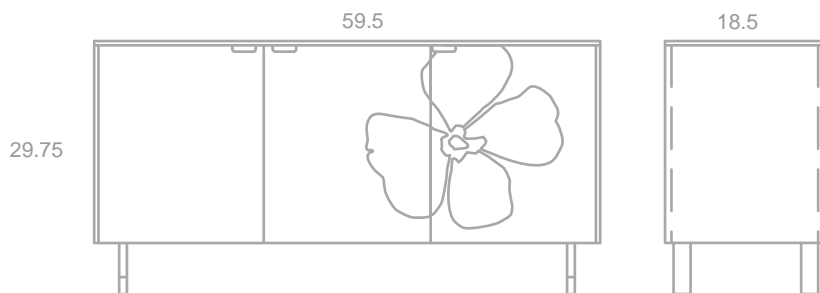

GREEN:MOD

FLOWER INLAY SERIES

AVAILABLE IN THE FOLLOWING CONFIGURATIONS:

NIGHTSTAND

- amber bamboo
- white oak fronts
- solid oak inlay
- natural maple interior
- stainless steel
- 3 soft closing dovetailed drawers

SKU: FLWRNGHT

NIGHTSTAND

- amber bamboo
- white oak fronts
- solid oak inlay
- natural maple interior
- stainless steel
- 4 soft closing dovetailed drawers

SKU: FLWRTLL

LONG DRESSER

- amber bamboo
- white oak fronts
- solid oak inlay
- natural maple interior
- stainless steel
- 6 soft closing dovetailed drawers

SKU: FLWRLNG

SIDEBOARD

- amber bamboo
- white oak fronts
- solid oak inlay
- natural maple interior
- stainless steel
- 2 adjustable shelves
- soft closing doors

SKU: FLWRCRD

EXPLORE WWW.IANNONEDESIGN.COM FOR MORE INFORMATION ABOUT OUR WORK AND GREEN DESIGN.

IANNONE
ECO-FRIENDLY MODERN DESIGN

www.iannonedesign.com
contact@iannonedesign.com

162 west lehigh ave. philadelphia pa 19133
856.889.7307