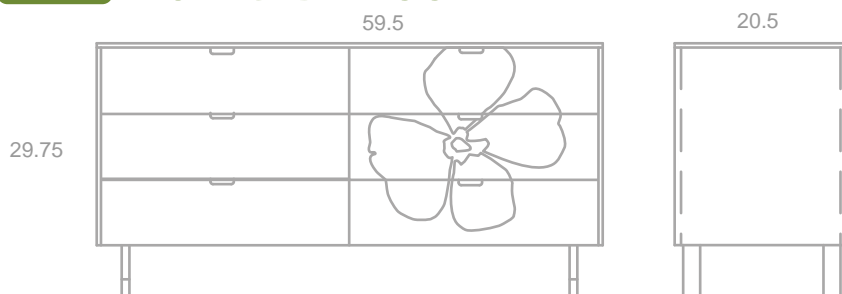

SKU: FLWRNGHT

NIGHTSTAND

- amber bamboo
- white oak fronts
- solid oak inlay
- natural maple interior
- stainless steel
- 4 soft closing dovetailed drawers

SKU: FLWRTLL

LONG DRESSER

- amber bamboo
- white oak fronts
- solid oak inlay
- natural maple interior
- stainless steel
- 6 soft closing dovetailed drawers