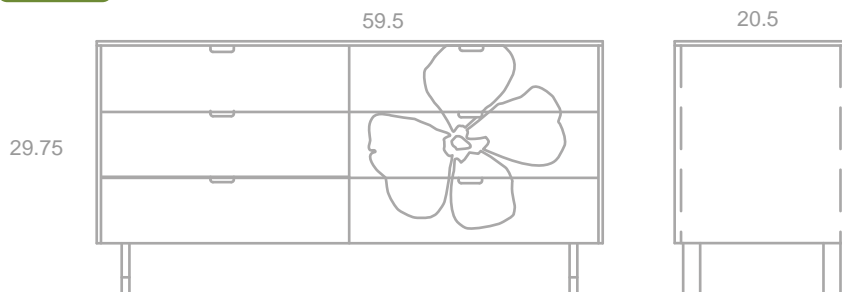

SKU: FLWRNGHT

NIGHTSTAND

- amber bamboo
- white oak fronts
- solid oak inlay
- natural maple interior
- stainless steel
- 4 soft closing dovetailed drawers

SKU: FLWRTLL

LONG DRESSER

- amber bamboo
- white oak fronts
- solid oak inlay
- natural maple interior
- stainless steel
- 6 soft closing dovetailed drawers