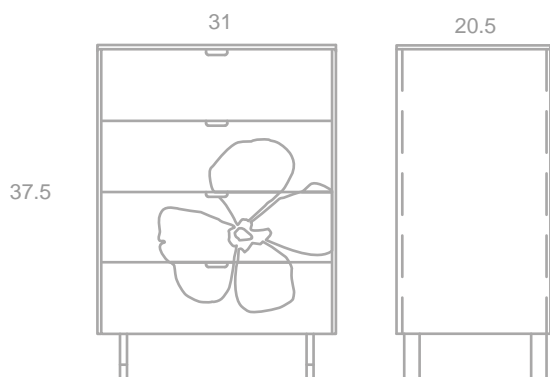

SKU: FLWRNGHT

NIGHTSTAND

- amber bamboo
- white oak fronts
- solid oak inlay
- natural maple interior
- stainless steel
- 4 soft closing dovetailed drawers

SKU: FLWRTLL

LONG DRESSER

- amber bamboo
- white oak fronts
- solid oak inlay
- natural maple interior
- stainless steel
- 6 soft closing dovetailed drawers