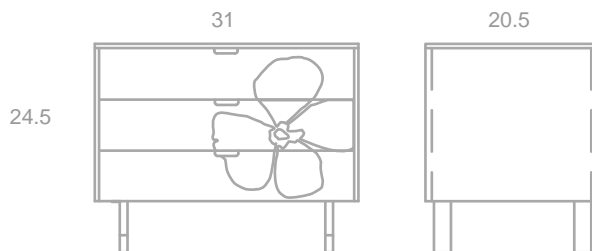

GREEN:MOD FLOWER INLAY SERIES

AVAILABLE IN THE FOLLOWING CONFIGURATIONS:

NIGHTSTAND

- amber bamboo
- white oak fronts
- solid oak inlay
- natural maple interior
- stainless steel
- 3 soft closing dovetailed drawers

SKU: FLWRNGHT