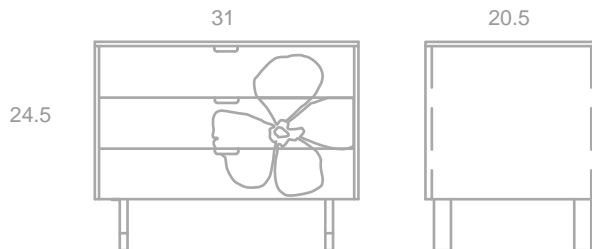

GREEN:MOD

FLOWER INLAY SERIES

AVAILABLE IN THE FOLLOWING CONFIGURATIONS:

NIGHTSTAND

- amber bamboo
- white oak fronts
- solid oak inlay
- natural maple interior
- stainless steel
- 3 soft closing dovetailed drawers

SKU: FLWRNGHT