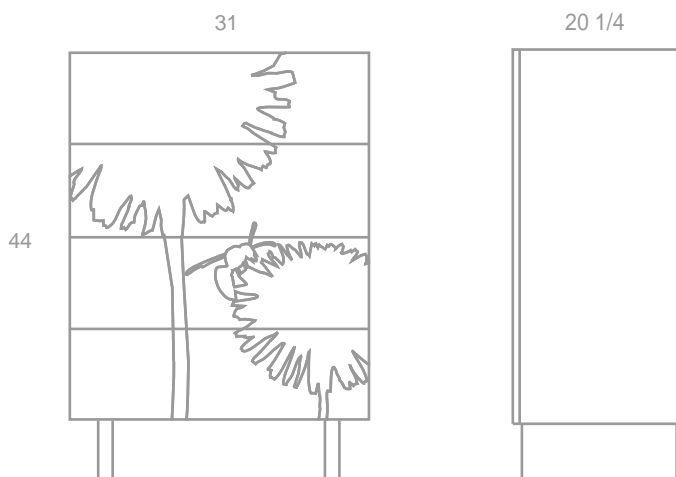

# GRAPHIC DRESSER - TALL

DANDELION - W31" X D20.25" X H44"

- kirei
- gloss white laminate
- natural maple interior
- touch release drawers

## HOW IS IT GREEN?

- Kirei doors are made from the reclaimed stalks of the sorghum plant. The stalks are bonded using a formaldehyde free adhesive.
- The cabinet is constructed with no added formaldehyde adhesive maple plywood that has been certified by the Forest Stewardship Council (FSC), denoting that it comes from well-managed, sustainable forests. This material is finished with a durable low VOC topcoat.
- The gloss white laminate is GREENGUARD certified giving assurance that emissions from this material are well within recommendations set by internationally respected public health organizations.