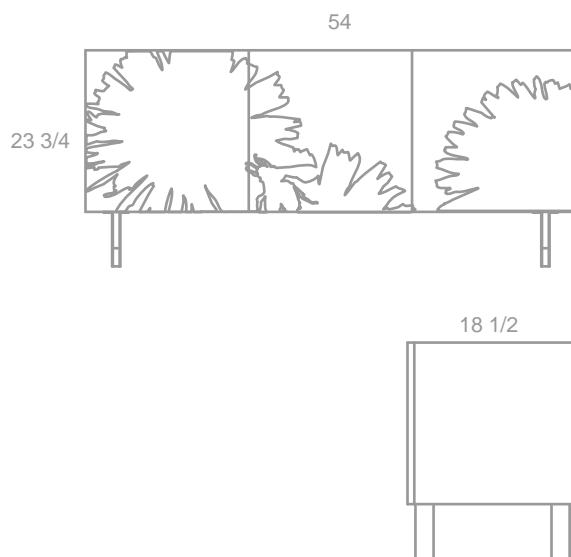

SIGNATURE 2.0 SERIES
GRAPHIC CONSOLE

DANDELION STANDARD - W54" X D18.5" X H23.75"

- kirei
- gloss white laminate
- natural maple interior
- stainless steel
- two adjustable shelves
- soft closing doors

 **HOW IS IT GREEN?**