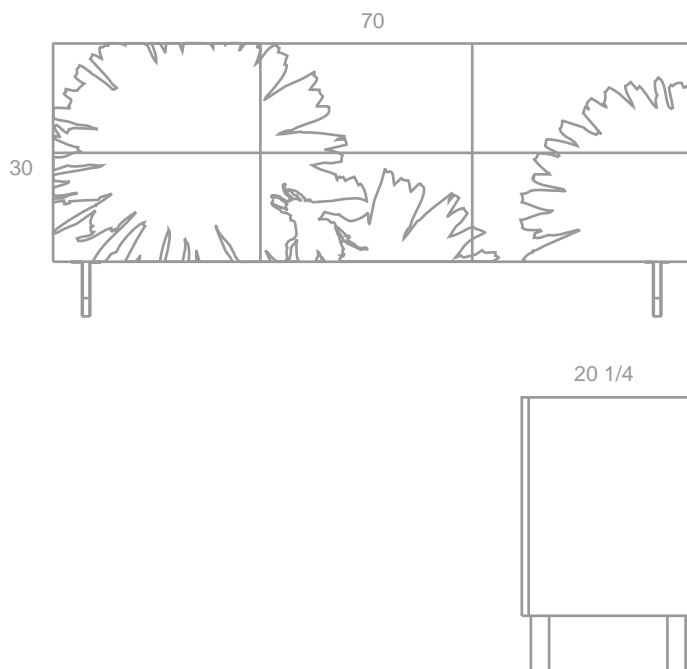

GRAPHIC DRESSER

DANDELION - W70" X D20.25" X H30"

- kirei
- gloss white laminate
- natural maple interior
- touch release drawers

HOW IS IT GREEN?

- Kirei doors are made from the reclaimed stalks of the sorghum plant. The stalks are bonded using a formaldehyde free adhesive.
- The cabinet is constructed with no added formaldehyde adhesive maple plywood that has been certified by the Forest Stewardship Council (FSC), denoting that it comes from well-managed, sustainable forests. This material is finished with a durable low VOC topcoat.
- The gloss white laminate is GREENGUARD certified giving assurance that emissions from this material are well within recommendations set by internationally respected public health organizations.