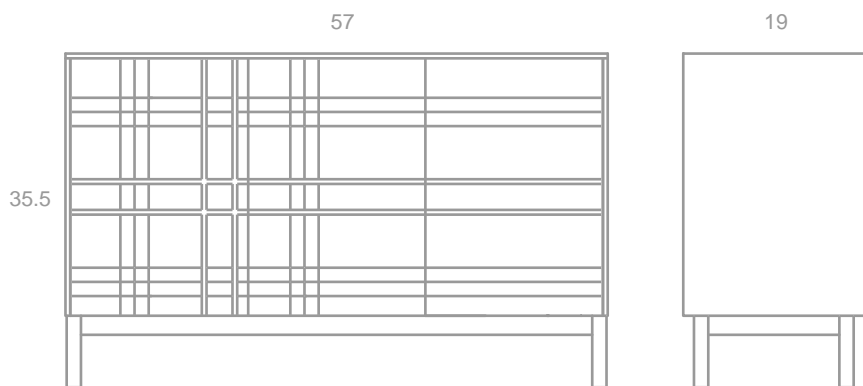

EXPLORE WWW.IANNONEDESIGN.COM FOR MORE INFORMATION ABOUT OUR WORK AND GREEN DESIGN.

IANNONE
ECO-FRIENDLY MODERN DESIGN

SKU: CORKMOSPL

www.iannonedesign.com
contact@iannonedesign.com

162 west lehigh ave. philadelphia pa 19133
856.889.7307