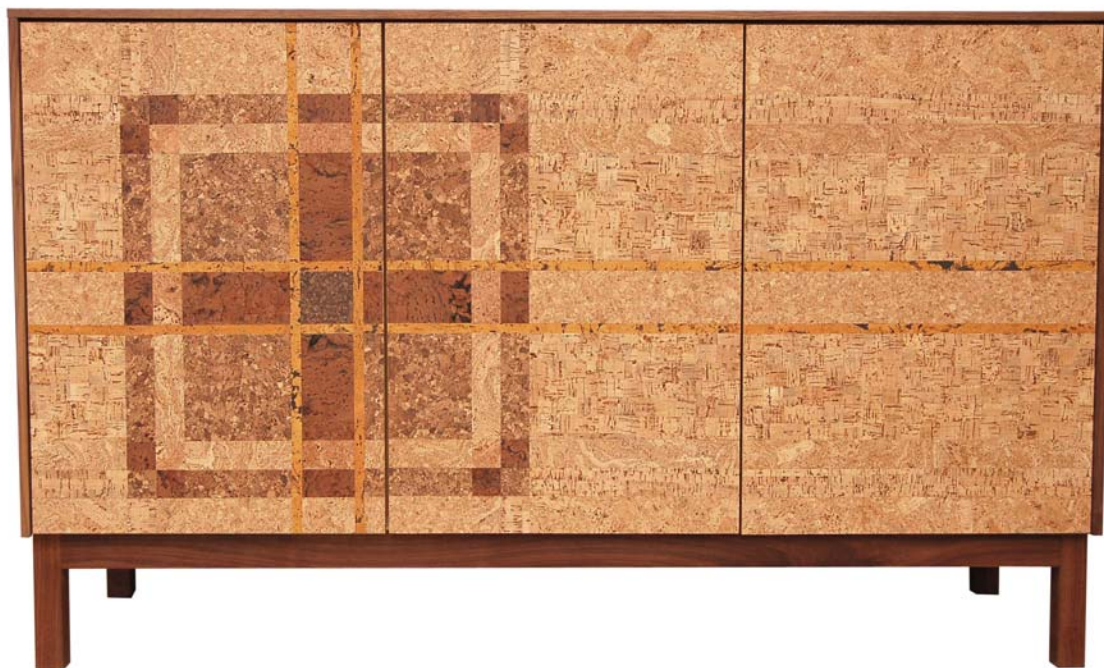

CORK MOSAIC SIDEBOARD

PLAID - W57" X D19" X H35.5"

- walnut plywood
- solid walnut base and legs
- cork doors
- natural maple interior
- 3 adjustable shelves
- touch release doors
- all natural hand applied oil finish

HOW IS IT GREEN?

- Uses formaldehyde free walnut plywood and locally sourced lumber
- Renewable cork is harvested from the bark of the cork tree with no harm to the tree itself
- The cabinet is constructed with no added formaldehyde adhesive maple plywood that has been certified by the Forest Stewardship Council (FSC), denoting that it comes from well-managed, sustainable forests. This material is finished with a durable low VOC topcoat.
- Finished with a low VOC hand applied all natural oil wax finish containing no solvents or toxic ingredients