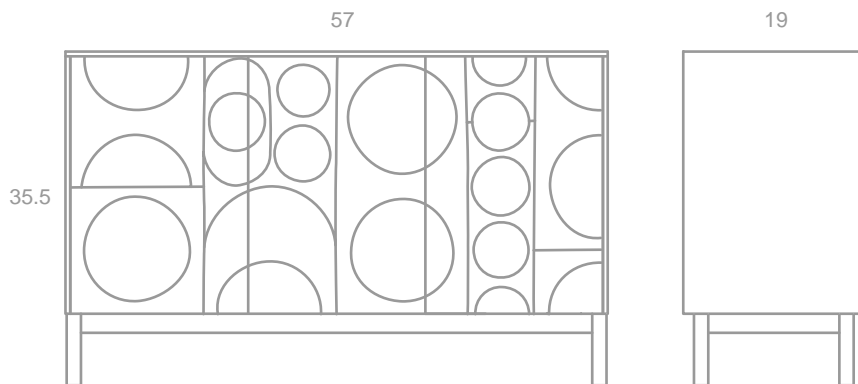

EXPLORE WWW.IANNONEDSIGN.COM FOR MORE INFORMATION ABOUT OUR WORK AND GREEN DESIGN.

IANNONE
ECO-FRIENDLY MODERN DESIGN

SKU: CORKMOSCR

www.iannonedesign.com
contact@iannonedesign.com

162 west lehigh ave. philadelphia pa 19133
856.889.7307