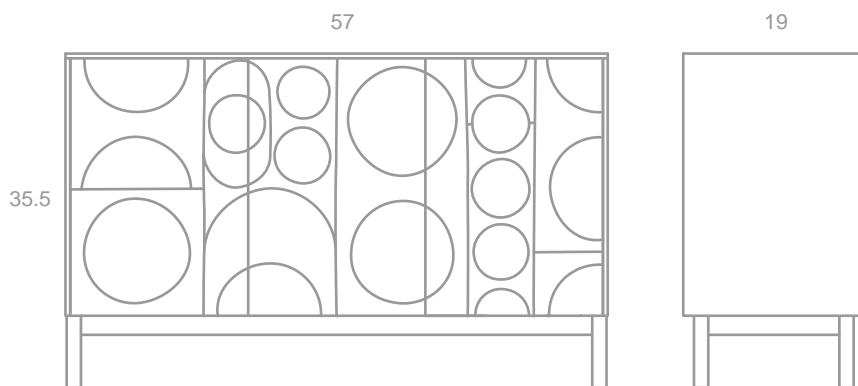

EXPLORE WWW.IANNONEDESIGN.COM FOR MORE INFORMATION ABOUT OUR WORK AND GREEN DESIGN.

IANNONE
ECO-FRIENDLY MODERN DESIGN

SKU: CORKMOSCR

www.iannonedesign.com
contact@iannonedesign.com

162 west lehigh ave. philadelphia pa 19133
856.889.7307