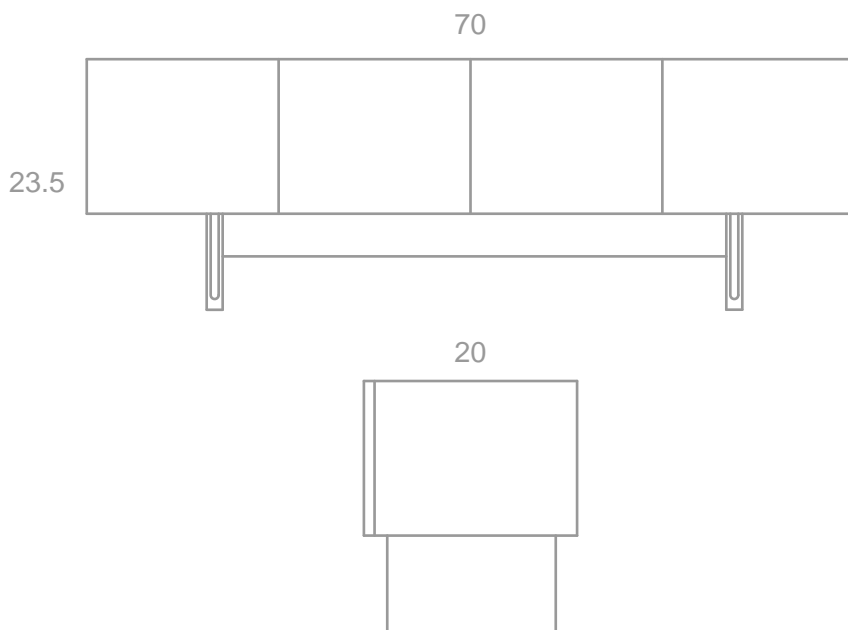

NEW FOR 2009!  
**CORK MEDIA CONSOLE**

W70" X D20" X H23.5"

- amber bamboo plywood
- marbled cork doors
- 2 adjustable shelves
- soft close doors
- all natural hand applied oil finish
- wire/vent holes in back