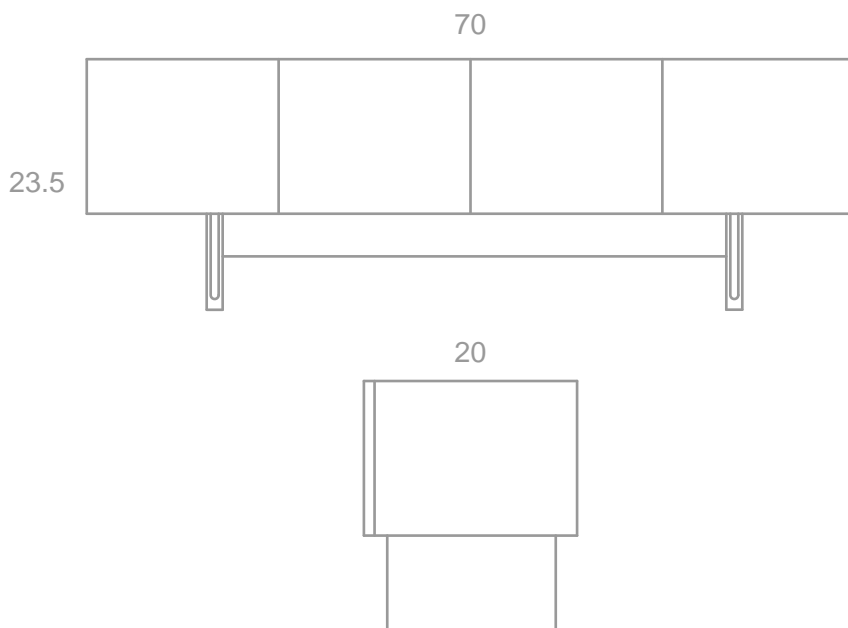

CORK MEDIA CONSOLE

W70" X D20" X H23.5"

- amber bamboo plywood
- marbled cork doors
- 2 adjustable shelves
- soft close doors
- all natural hand applied oil finish
- wire/vent holes in back

HOW IS IT GREEN?