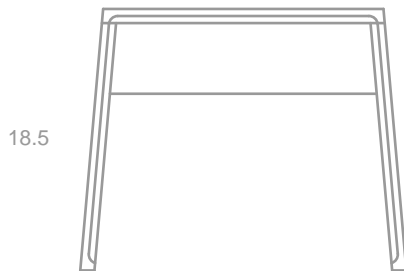

HOW IS IT GREEN?

- Locally sourced, domestic lumber from managed forests. Reclaimed lumber available.

- Finished with a an all natural oil finish free of solvents and toxic ingredients.

EXPLORE WWW.IANNONEDESIGN.COM FOR MORE INFORMATION ABOUT OUR WORK AND GREEN DESIGN.

IANNONE
ECO-FRIENDLY MODERN DESIGN

SKU: A-END

www.iannonedesign.com
contact@iannonedesign.com

162 west lehigh ave. philadelphia pa 19133
856.889.7307