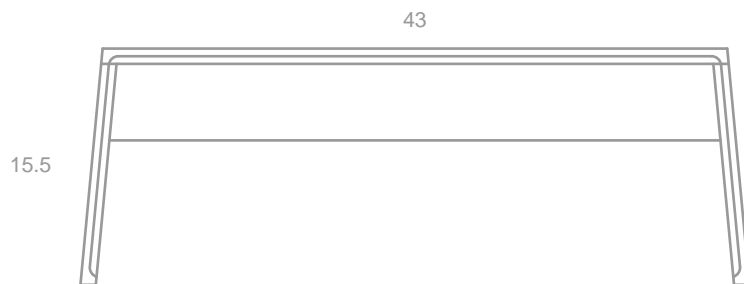

A:LONG:TABLE

W43" X D18" X H15.5"

- solid wood tables
- available in white oak, cherry, walnut, quartersawn white oak, reclaimed wood and other species

SHOWN IN RECLAIMED CHESTNUT. CONTACT IANNONE DESIGN FOR MORE FINISH OPTIONS.